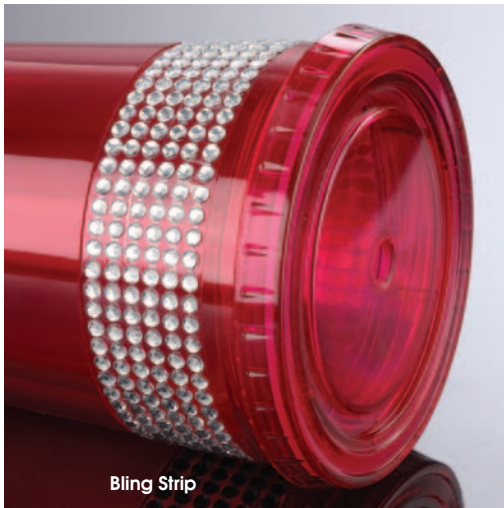

2 IN 1
Propeller Straw & Stirrer